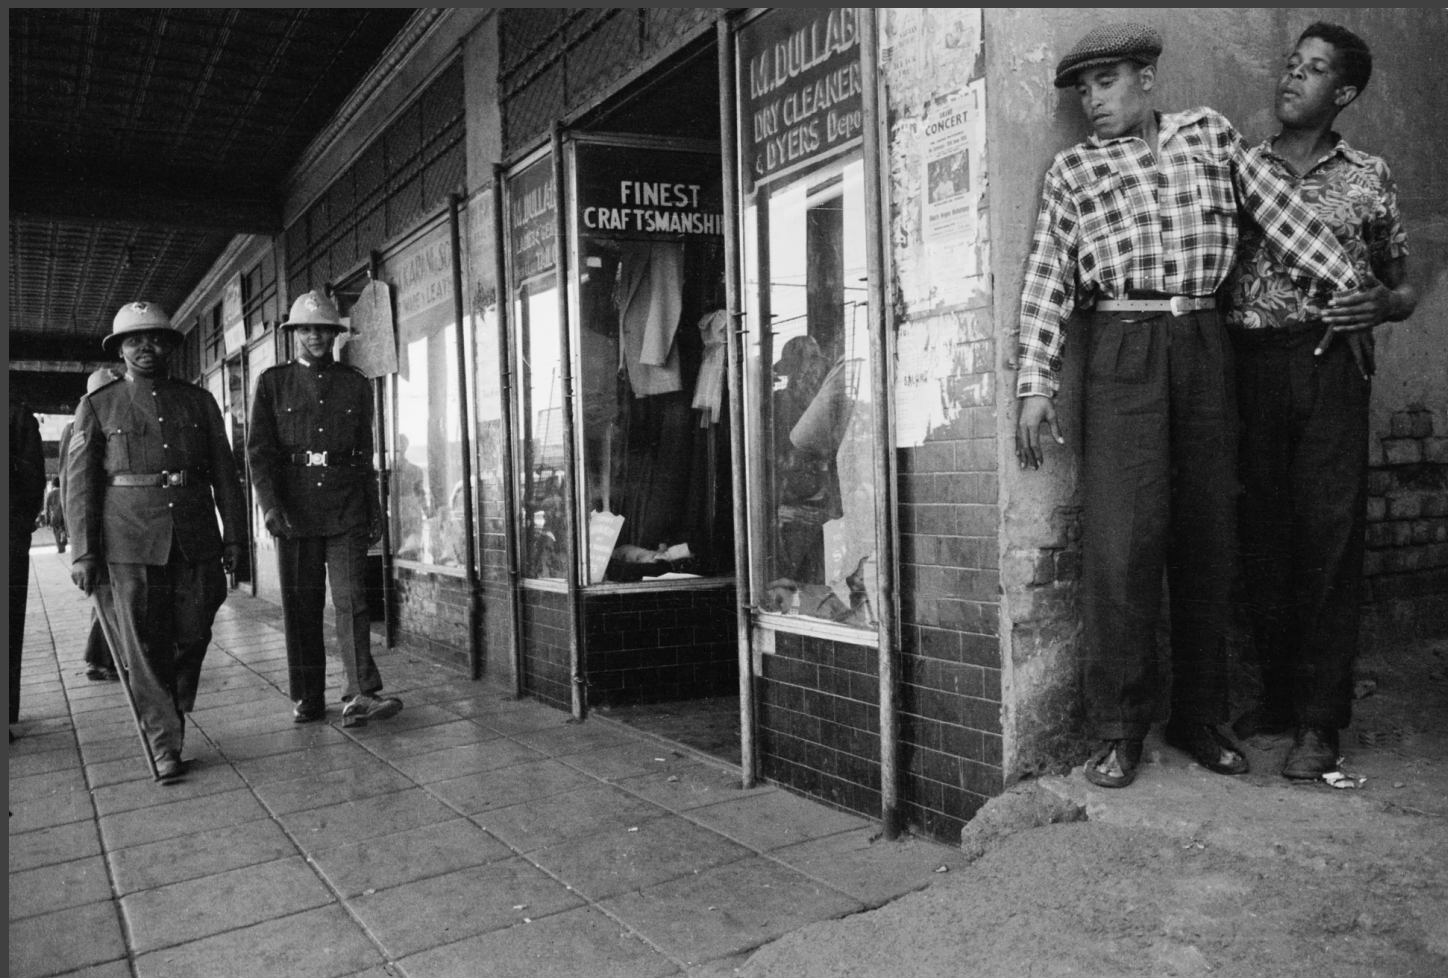

AVOIDING THE PASS - JÜRGEN SCHADEBERG