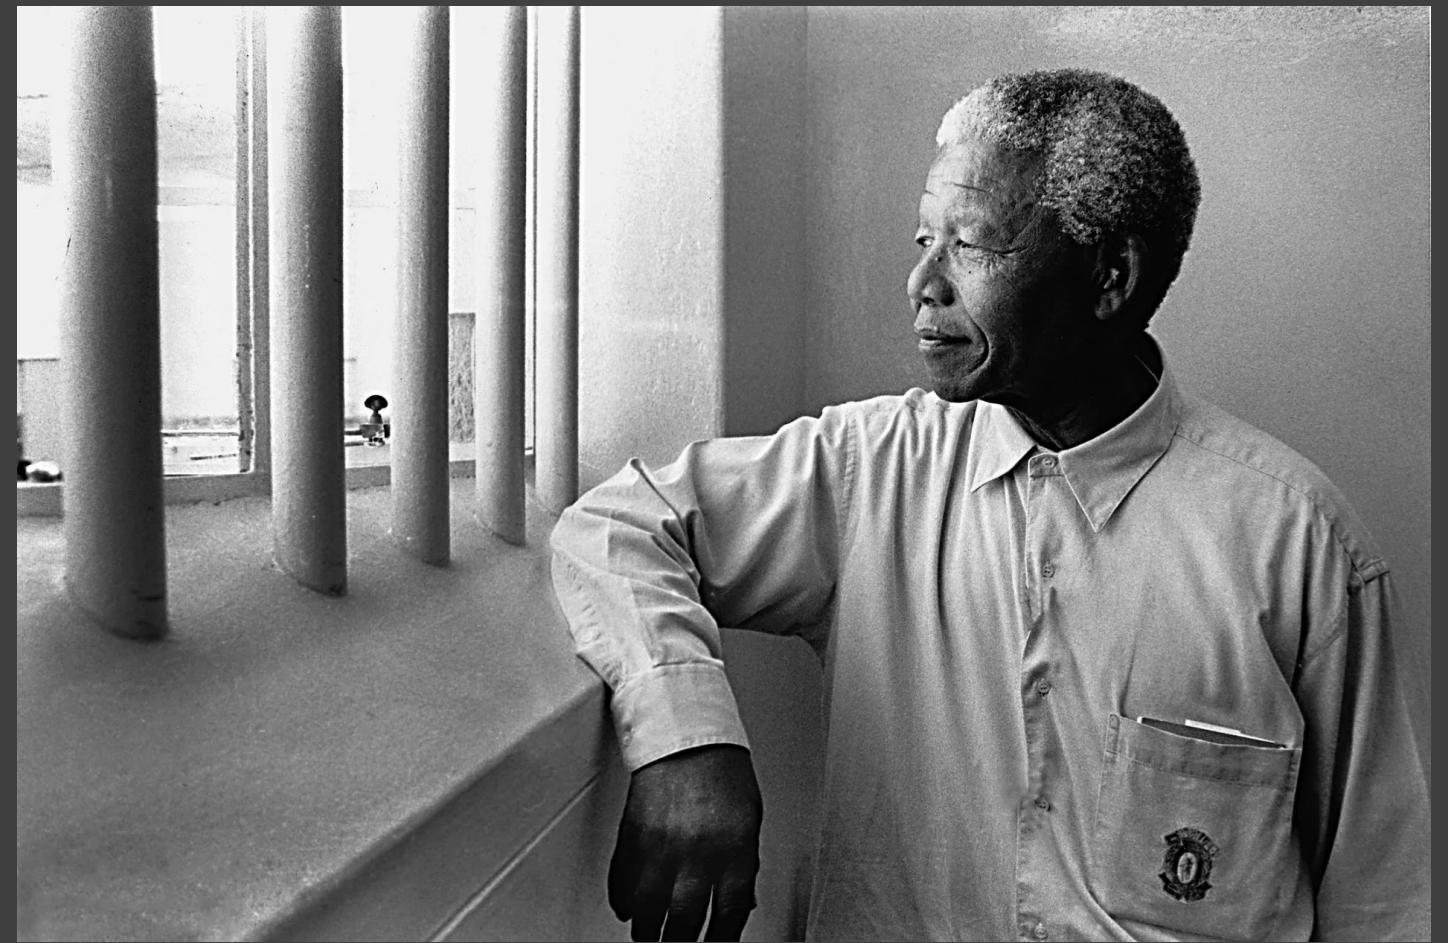

NELSON MANDELA - JÜRGEN SCHADEBERG